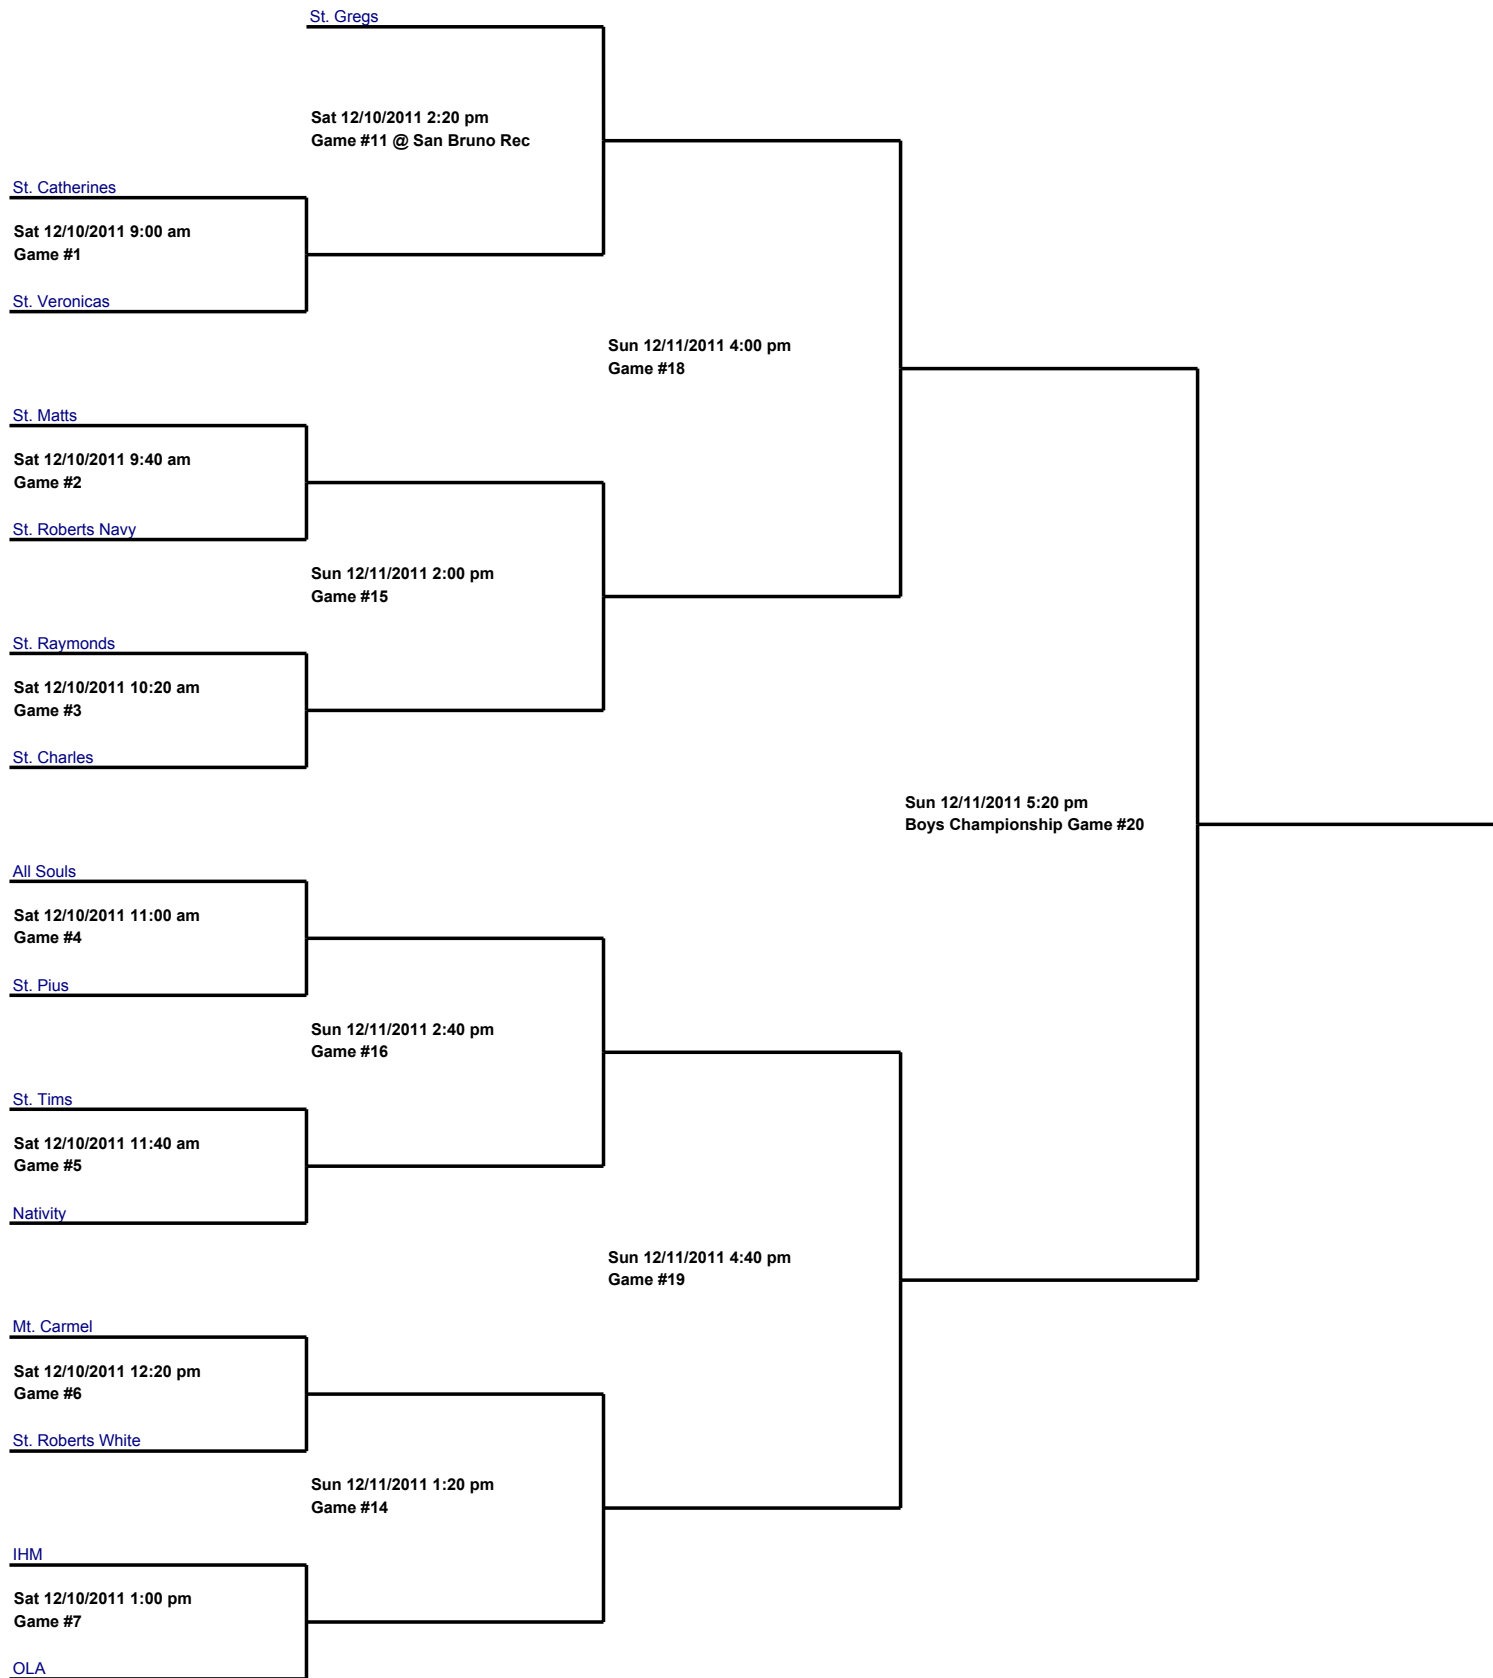

PENINSULA PARISHES/SCHOOLS LEAGUE
25th ANNUAL RAY HEROLD
HOLIDAY VARSITY BASKETBALL TOURNAMENT

TOURNAMENT RULES

1.	Teams will be ready to play at game time or will forfeit.
2.	Games will consist of two 12 minute running halves with stop clock when 2 minutes are left in second half.
3.	Time-outs: 2 each team per game
4.	Halftime and between games will be three minutes.
5.	Overtime will be a sudden death period, with the team scoring the first two points the winner. One extra time-out per team during the sudden death period. The above applies to Saturday games. For Sunday games a two minute overtime will be played. If games remain tied at that point sudden death applies. One extra time-out per team for both the two minute and sudden death periods. Unused time-outs can be carried over from regulation and overtime into the next period(s).
6.	Team trophies will be awarded to the first place, second place, consolation champion and runner up. Individual for 1 st Place.
7.	Players from both boys and girls divisions will receive an award for selection to the All tournament team.
8.	Everyone must participate in each game.
9.	PPSL no press rules in effect (15 point lead).
10.	Any coach, player or spectator ejected from a game is suspended from participating in any games for the rest of the tournament.
11.	Each team is limited to two coaches on the bench during the game.
12.	Top team listed on the bracket is the home team and must supply the game ball. When necessary to color differentiate between uniforms it is the visiting team's responsibility to wear Jerseys or wear mesh vests.
13.	Home Team is the official book.

GIRLS: Loser of games 5 and 6 are out.

BOYS: Losers from games 1 thru 7 go to the consolation bracket.

25th Ray Herold Tournament

(BOYS)
Parkside Gym, San Bruno

Consolation Bracket

(BOYS)
Parkside Gym, San Bruno