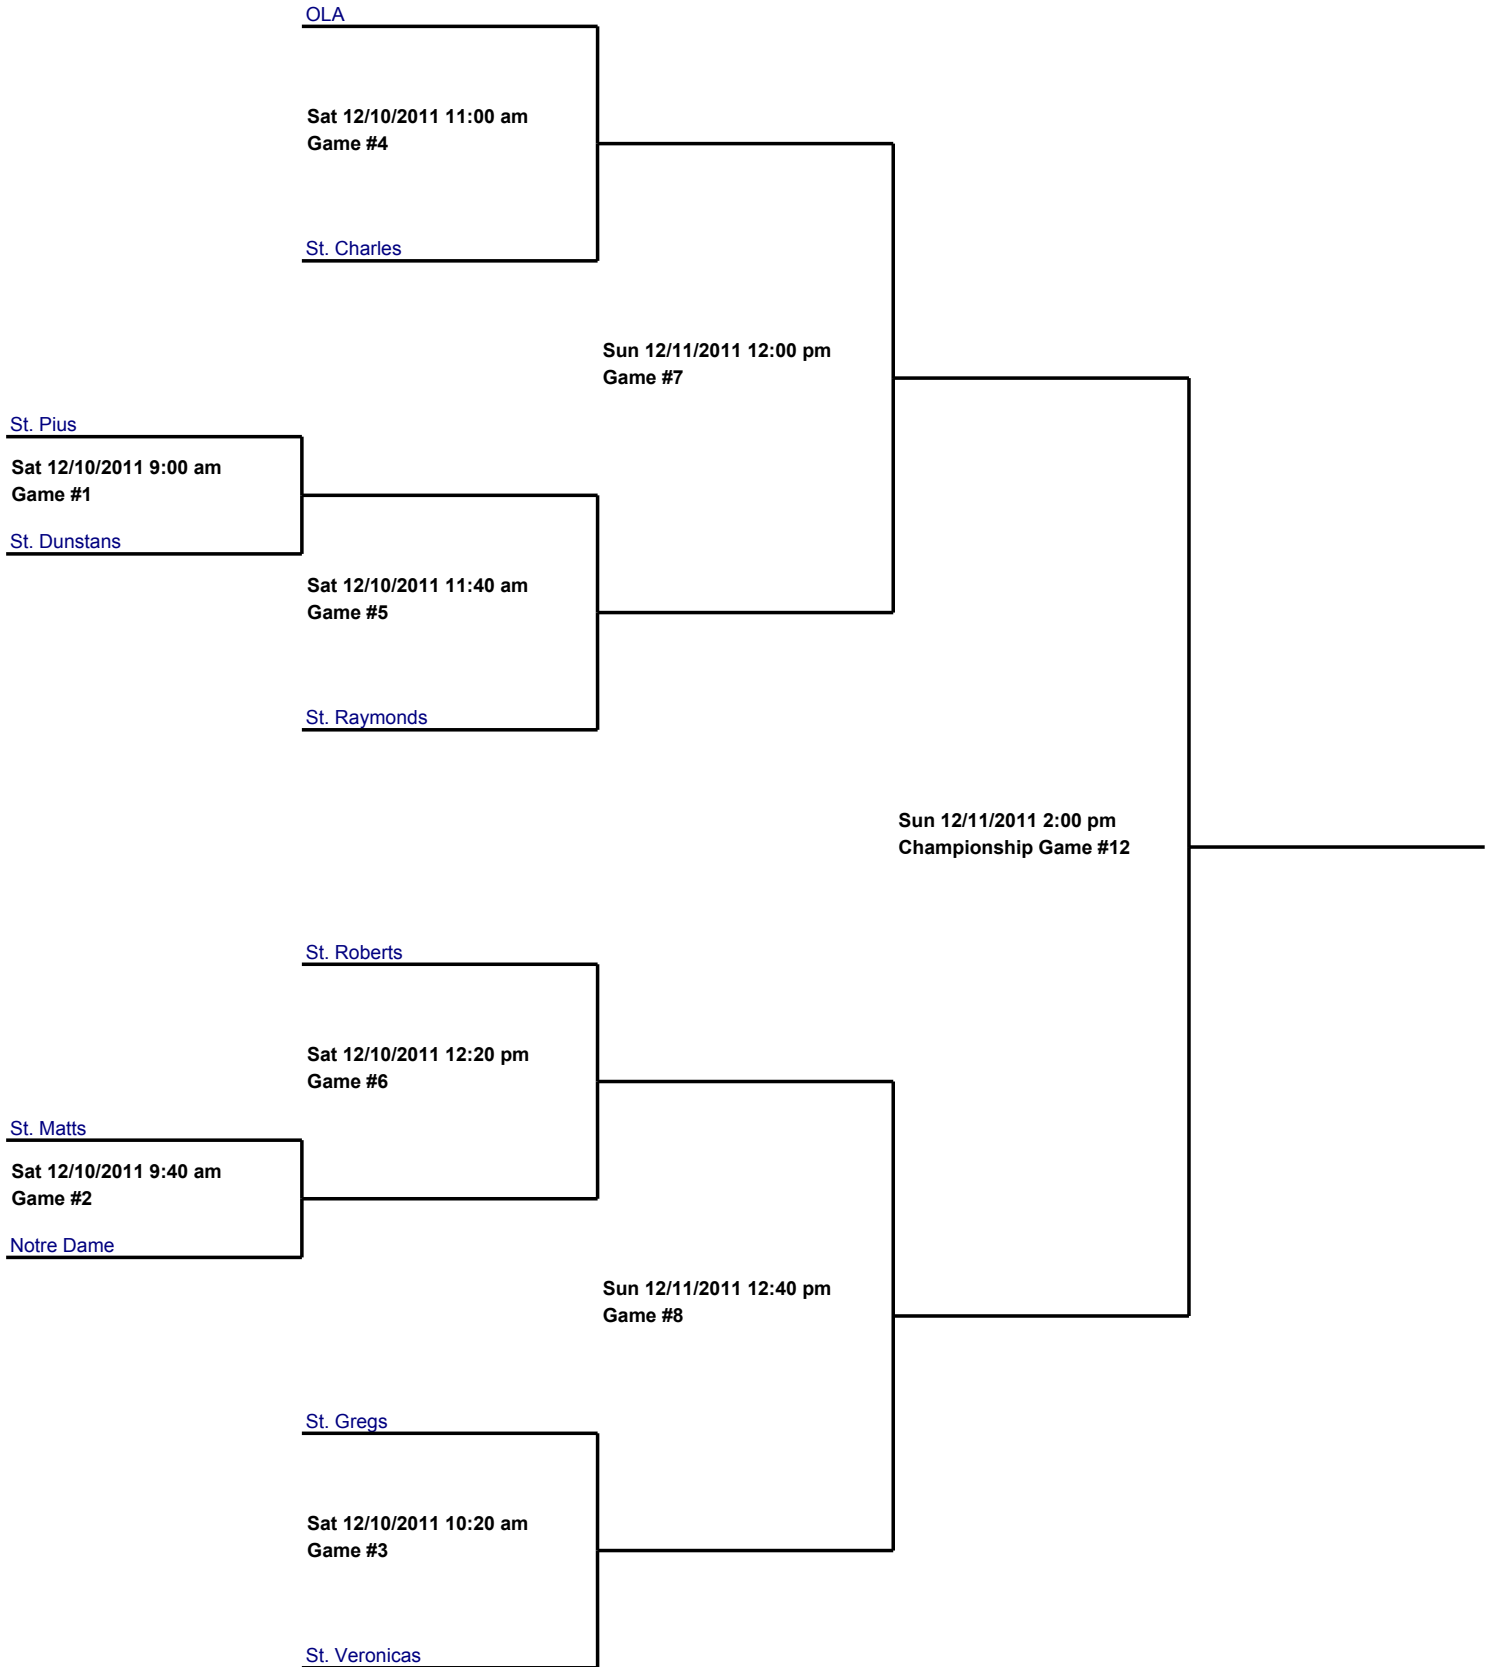

Loser Game #1

**Sat 12/10/2011 1:40 pm
Game #8**

Loser Game #2

**Sun 12/11/2011 12:40 pm
Game #13**

Loser Game #3

**Sat 12/10/2011 2:20 pm
Game #9**

Loser Game #4

**Sun 12/11/2011 3:20 pm
Game #17**

Loser Game #5

**Sat 12/10/2011 3:00 pm
Game #10**

Loser Game #6

**Sun 12/11/2011 12:00 pm
Game #12**

Loser Game #7

25th Ray Herold Tournament

(GIRLS)
San Bruno Rec

Consolation Bracket